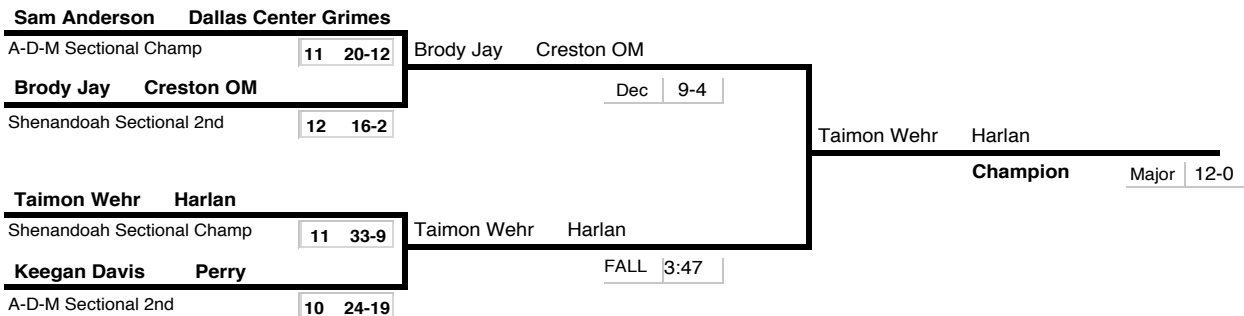

Harlan 2A District 2010

152

152